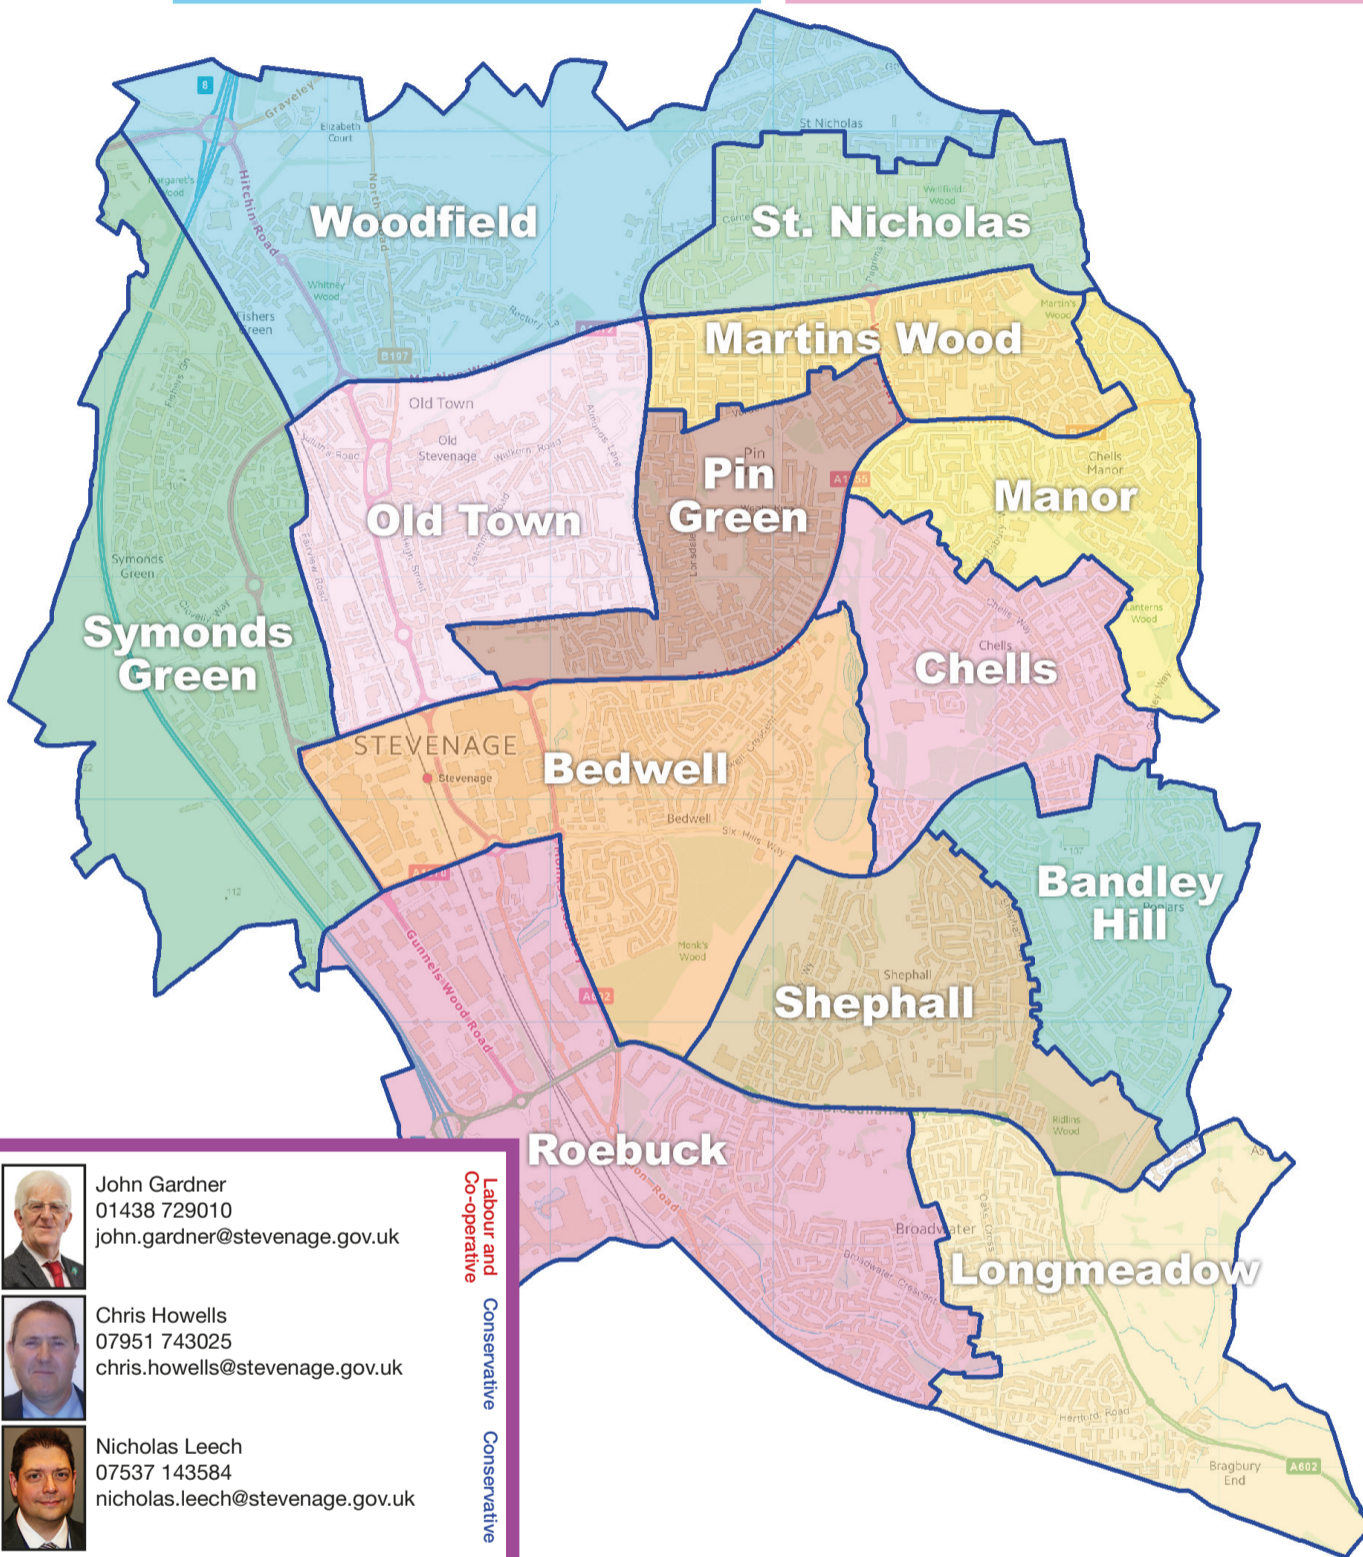

Labour and Co-operative Labour and Co-operative Labour and Co-operative

Martins Wood

Myla Arceno
07476 968208
myla.arceno@stevenage.gov.uk

Lloyd Briscoe
01438 229795
lloyd.briscoe@stevenage.gov.uk

Teresa Callaghan
07909 118629
teresa.callaghan@stevenage.gov.uk